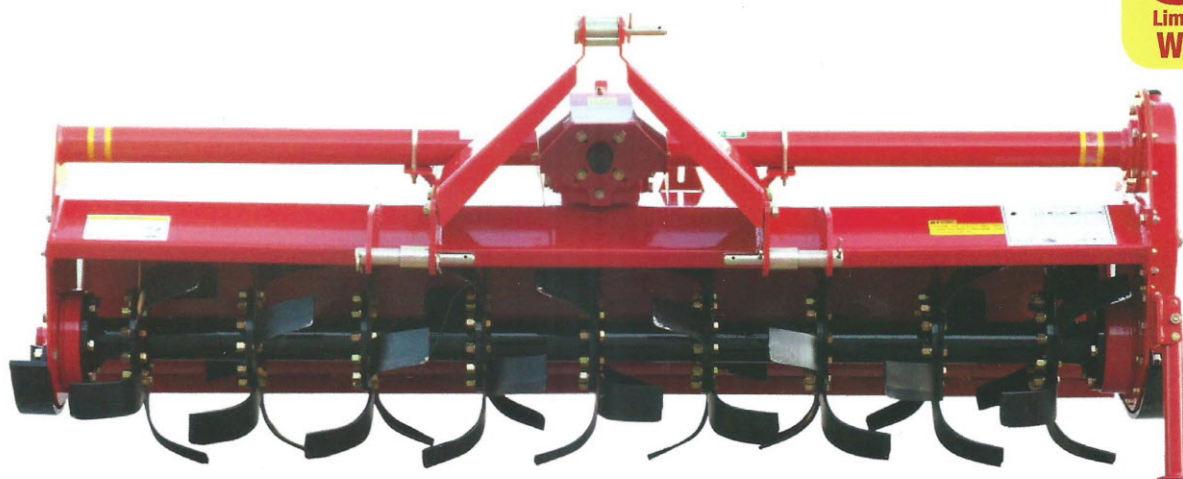

GEAR DRIVEN

ER

TerraForce

ER 062

074

5 year
Limited Gearbox
Warranty

GEAR DRIVEN TYPE

ER 062 / 074

ER 062

Available Orange Color

ER 074

FEATURES

- High strength and longer lasting durability by specially designed side gear drive
- Light weight more than the same description
- Field selectable Cat. 1 type lower hitch
- Standard Slip-Clutch shaft to protect tractor

SPECIFICATIONS

Units : Inch, Lbs, Ea

MODEL		ER 062	ER 074
Recommended Tractor HP		26-35	30-50
Tiller Size	Length	27.6	27.6
	Width	67.1	79.3
	Height	33.1	33.1
Weight		656	706
Tilling Width		62.0	74.0
Tilling Depth(Max)		7 1/2	7 1/2
No. of Franges		7	9
No. of Blades		42	54
Hitch		Cat. I	Cat. I
Rotor Swing Diameter		18.3	18.3