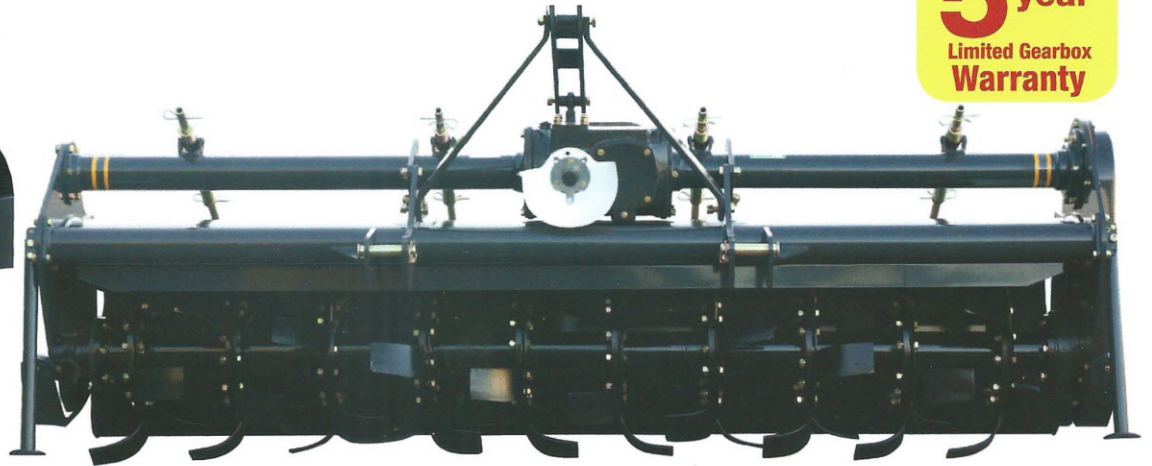

MULTI SPEED

GM

TerraForce

GM 080
090
102

5 year
Limited Gearbox
Warranty

MULTI SPEED TYPE

GM 080 / 090 / 102

FEATURES

- Low noise, high strength spiral bevel with 4 speed gear box
- High durable spline design
- Special triple group seal system to protect bearing case from strange-material in-out

SPECIFICATIONS

Units : Inch, Lbs, Ea

MODEL		GM 080	GM 090	GM 102
Recommended Tractor HP		50-80	60-90	90-110
Tiller Size	Length	41.3	41.3	41.3
	Width	87.6	94.9	106.7
	Height	48.2	48.2	48.2
Weight		1171	1279	1737
Tilling Width		80	90	102
Tilling Depth(Max)		8	8	9 1/2
No. of Franges		8	9	10
No. of Blades		48	54	60
Hitch		Cat. II	Cat. II	Cat. II
Rotor Swing Diameter		20.4	20.4	23