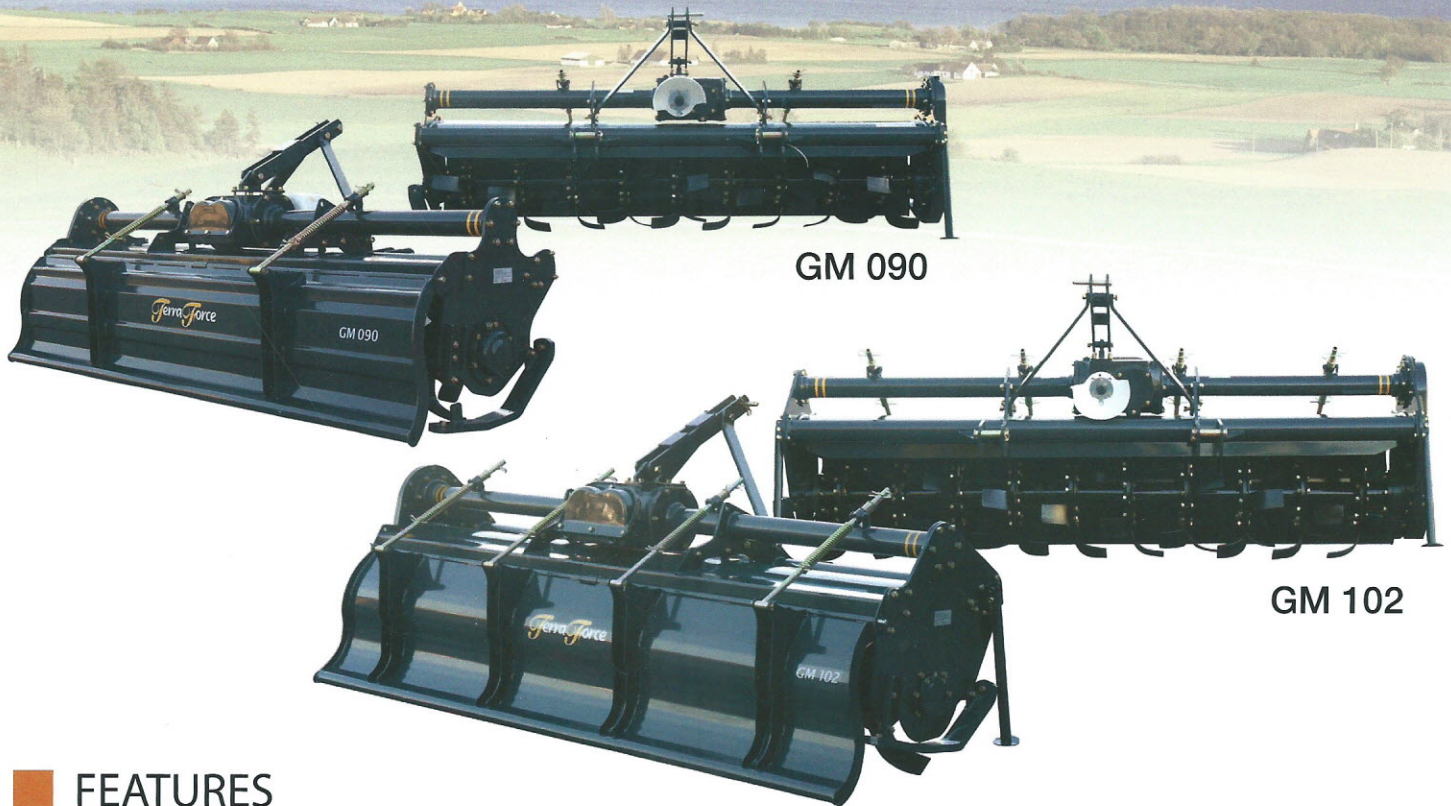

MULTI SPEED

GM

TerraForce

GM 080
090
102

5 year
Limited Gearbox
Warranty

MULTI SPEED TYPE

GM 080 / 090 / 102

FEATURES

- Low noise, high strength spiral bevel with 4 speed gear box
- High durable spline design
- Special triple group seal system to protect bearing case from strange-material in-out

SPECIFICATIONS

Units : Inch, Lbs, Ea

MODEL		GM 080	GM 090	GM 102
Recommended Tractor HP		50-80	60-90	90-110
Tiller Size	Length	41.3	41.3	41.3
	Width	87.6	94.9	106.7
	Height	48.2	48.2	48.2
Weight		1171	1279	1737
Tilling Width		80	90	102
Tilling Depth(Max)		8	8	9 1/2
No. of Franges		8	9	10
No. of Blades		48	54	60
Hitch		Cat. II	Cat. II	Cat. II
Rotor Swing Diameter		20.4	20.4	23