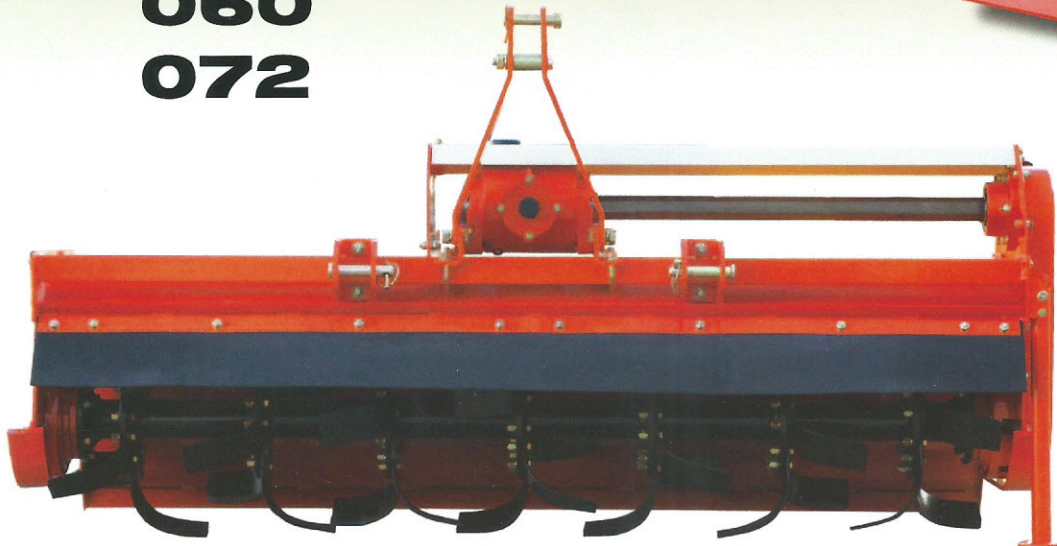

# REVERSE DRIVEN

# REVERSE DRIVEN OFFSET TYPE

SR 052 / 060 / 072

## FEATURES

- Greater depth penetration resulting in moving and pulverizing more soil
- More of the residue in the soil
- Reverse action 'sucks' tiller into ground does not work on top of hard ground like forward tiller can
- Variable application in landscaping, nurseries, gardens and light commercial use

## SPECIFICATIONS

Units : Inch, Lbs, Ea

MODEL		SR 052	SR 060	SR 072
Recommended Tractor HP		15-35	26-35	35-50
Tiller Size	Length	28.4	28.4	28.6
	Width	58.8	66.5	77.4
	Height	36.6	36.6	38.8
<b>Weight</b>		<b>476</b>	<b>514</b>	<b>633</b>
Tilling Width		52	60	72
Tilling Depth(Max)		7 1/2	7 1/2	8
No. of Franges		5	6	7
No. of Blades		30	36	42
Hitch		Cat. I	Cat. I	Cat. I
Rotor Swing Diameter		18.1	18.1	19.2