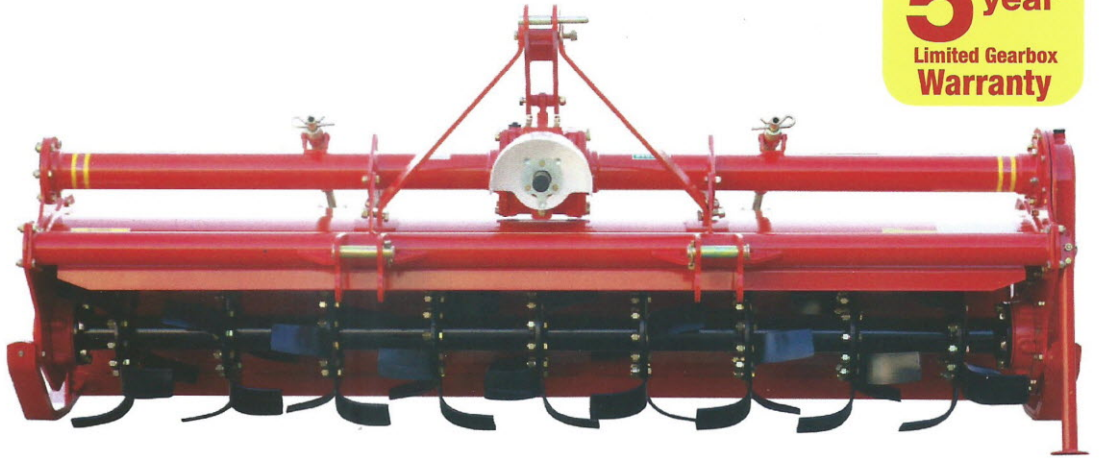

GEAR DRIVEN YJR

TerraForce

YJR 062
074
080
090

5 year
Limited Gearbox
Warranty

GEAR DRIVEN TYPE

YJR 062 / 074 / 080 / 090

FEATURES

- Special Group Seal System to protect drive shaft leakage
- Minimized Tillage-resistance by blades arrangement
- Effective tillage-work by side gear driving system
- Specially designed side gear pin to allow maximum power efficiency

SPECIFICATIONS

Units : Inch, Lbs, Ea

MODEL		YJR 062	YJR 074	YJR 080	YJR 090
Recommended Tractor HP		26-35	46-52	50-80	60-90
Tiller Size	Length	27.6	38.2	41.3	41.3
	Width	68.9	80.1	87.4	99.2
	Height	33.5	44.5	48.2	48.2
Weight		703	919	1064	1124
Tilling Width		62	74	80	90
Tilling Depth(Max)		7	8	8	8
No. of Franges		8	7	8	9
No. of Blades		48	42	48	54
Hitch		Cat. I & II	Cat. I & II	Cat. I	Cat II
Rotor Swing Diameter		17.3	20.4	20.4	20.4